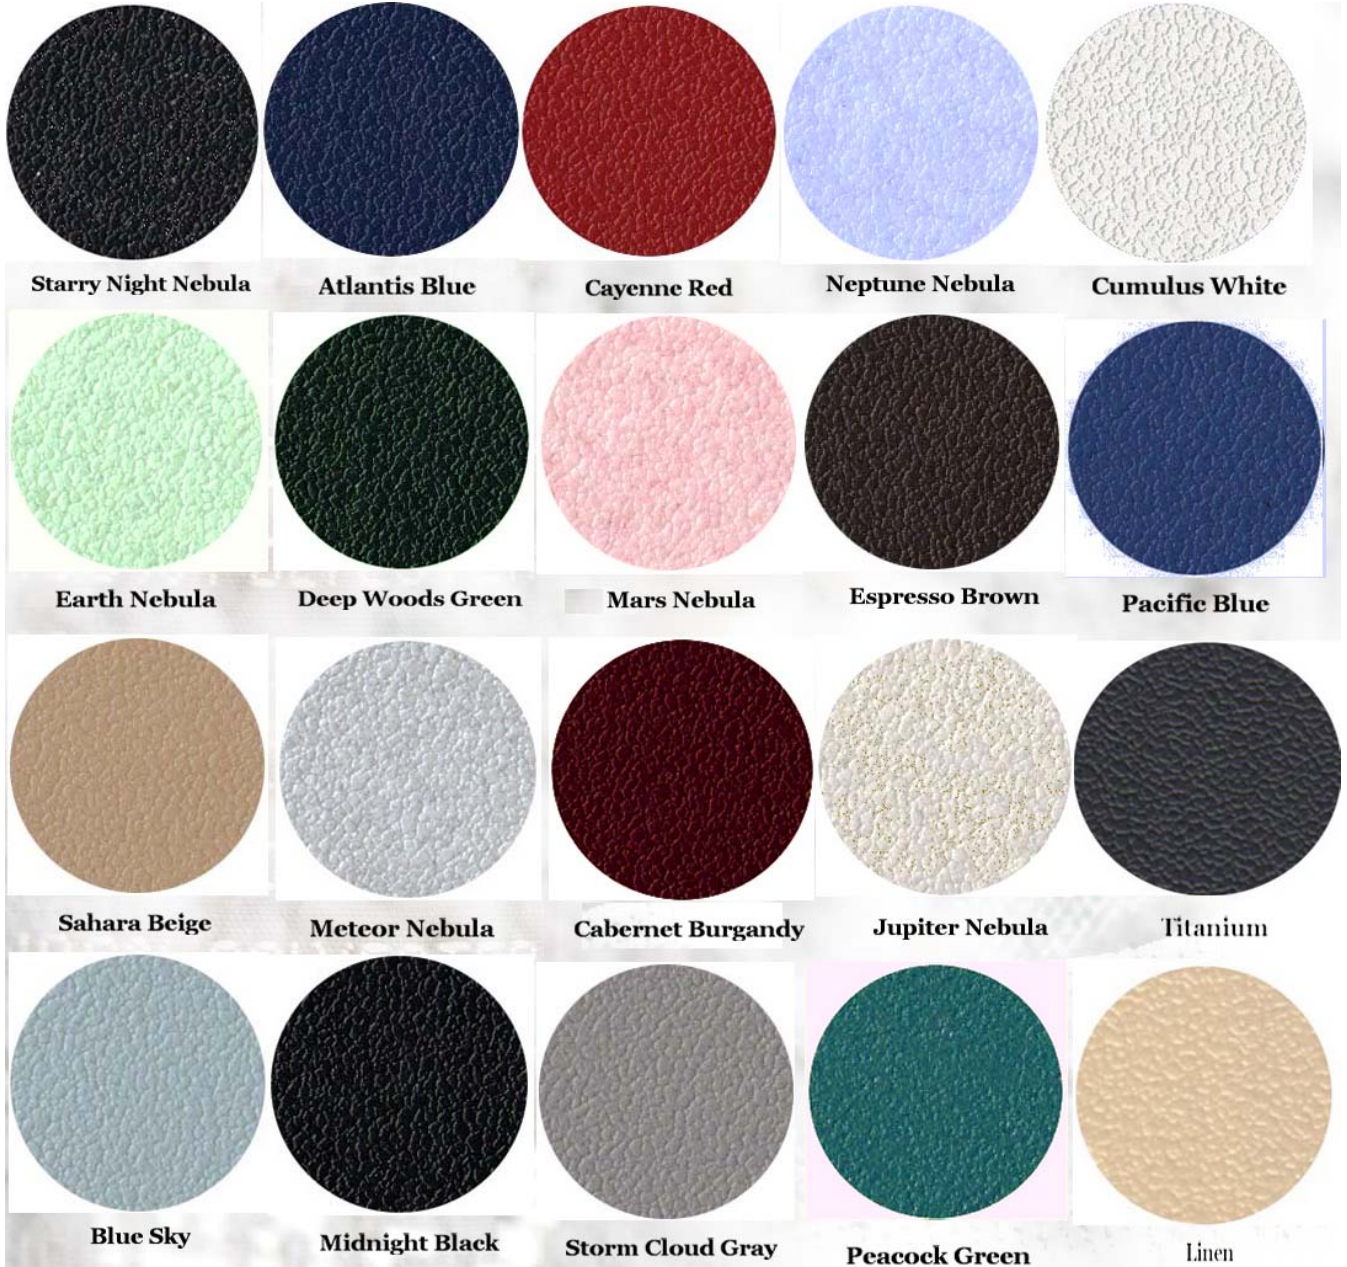

ROCKVILLE PARTITIONS INCORPORATED

Rockville HDPE Colors

Due to variables in Printing some colors may vary. Contact Rockville Partitions Inc for a full color chain of all available colors.